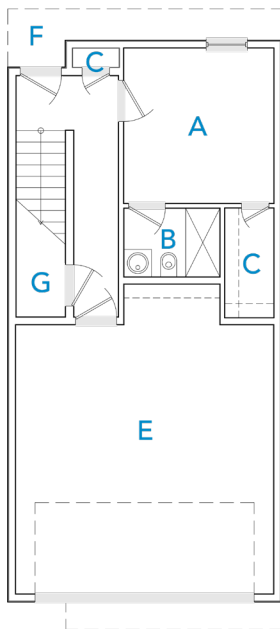

KRAMER HEIGHTS
 1417 Kramer Lane
 Austin Texas 78758

ADELINE

11 UNITS | 2,104 SF | 3 STORIES | 3 BEDROOM | 3.5 BATHS

- | | | | | |
|-------------------|------------------------|-----------------------|----------------------|--------------------------|
| A Bedroom | D Storage | G Laundry Room | J Dining Room | M Master Bedroom |
| B Bathroom | E Garage | H Kitchen | K Living Room | N Master Closet |
| C Closet | F Covered Porch | I Pantry | L A/C Closet | O Master Bathroom |

First Floor

Second Floor

Third Floor

*architectural renderings depicted are subject to revisions

KRAMER HEIGHTS
1417 Kramer Lane
Austin Texas 78758

KRAMER LANE