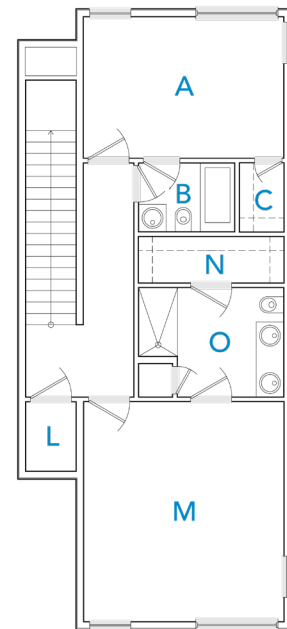

KRAMER HEIGHTS
 1417 Kramer Lane
 Austin Texas 78758

ADELINE

11 UNITS | 2,104 SF | 3 STORIES | 3 BEDROOM | 3.5 BATHS

- | | | | | |
|-------------------|------------------------|-----------------------|----------------------|--------------------------|
| A Bedroom | D Storage | G Laundry Room | J Dining Room | M Master Bedroom |
| B Bathroom | E Garage | H Kitchen | K Living Room | N Master Closet |
| C Closet | F Covered Porch | I Pantry | L A/C Closet | O Master Bathroom |

First Floor

Second Floor

Third Floor

*architectural renderings depicted are subject to revisions

KRAMER HEIGHTS
1417 Kramer Lane
Austin Texas 78758

KRAMER LANE