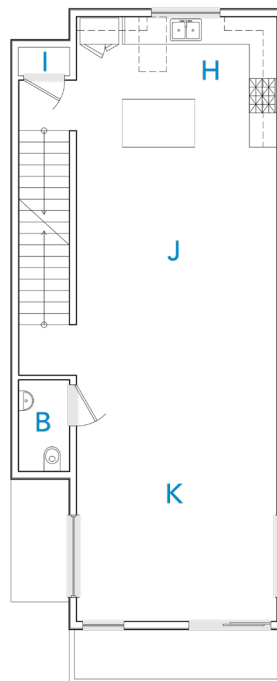

KRAMER HEIGHTS
 1417 Kramer Lane
 Austin Texas 78758

ADELINE

11 UNITS | 2,104 SF | 3 STORIES | 3 BEDROOM | 3.5 BATHS

- | | | | | |
|-------------------|------------------------|-----------------------|----------------------|--------------------------|
| A Bedroom | D Storage | G Laundry Room | J Dining Room | M Master Bedroom |
| B Bathroom | E Garage | H Kitchen | K Living Room | N Master Closet |
| C Closet | F Covered Porch | I Pantry | L A/C Closet | O Master Bathroom |

First Floor

Second Floor

Third Floor

*architectural renderings depicted are subject to revisions

KRAMER HEIGHTS
1417 Kramer Lane
Austin Texas 78758

KRAMER LANE