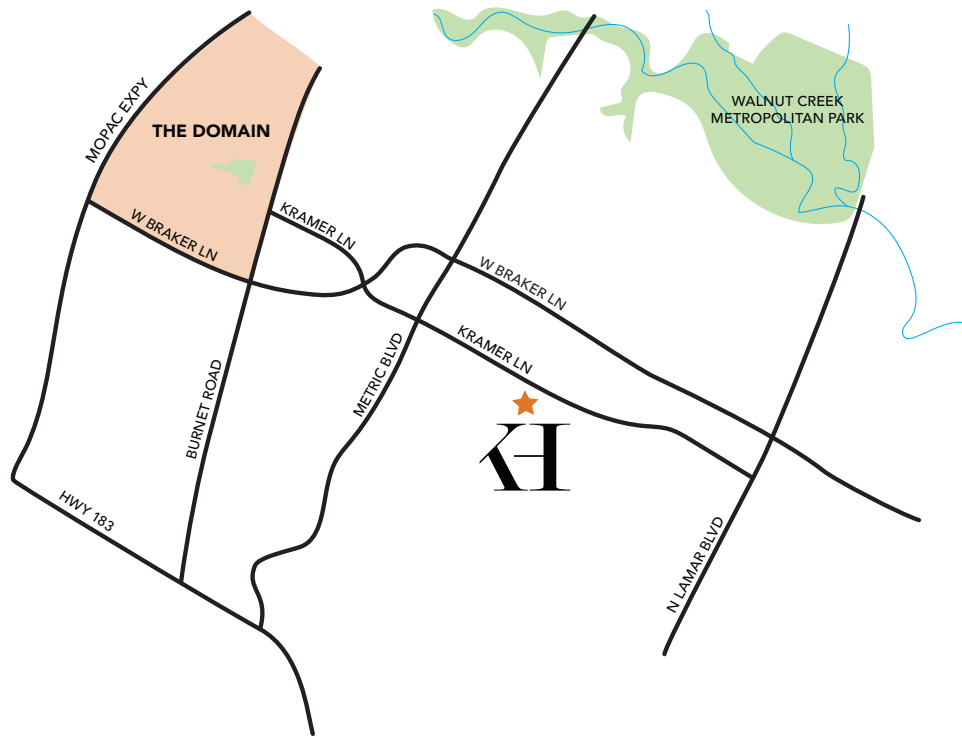

KRAMER HEIGHTS
1417 Kramer Lane
Austin Texas 78758