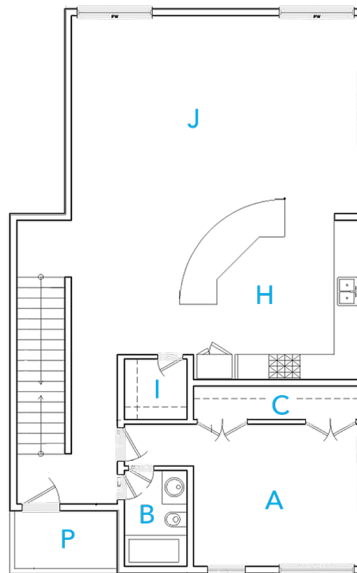

KRAMER HEIGHTS
 1417 Kramer Lane
 Austin Texas 78758

CHRISTINA

7 UNITS | 2,600 SF | 3 STORIES | 3 BEDROOM | 3 BATHS

- | | | | | |
|------------|-----------------|-----------------|-----------------|-------------------|
| A Bedroom | E Garage | I Pantry | L A/C Closet | O Master Bathroom |
| B Bathroom | F Covered Porch | J Living/Dining | M Master Suite | P Balcony |
| C Closet | G Laundry Room | K Den/Office | N Master Closet | Q Rooftop Deck |
| D Storage | H Kitchen | | | |

First Floor

Second Floor

Third Floor

*architectural renderings depicted are subject to revisions

KRAMER HEIGHTS
1417 Kramer Lane
Austin Texas 78758

KRAMER LANE