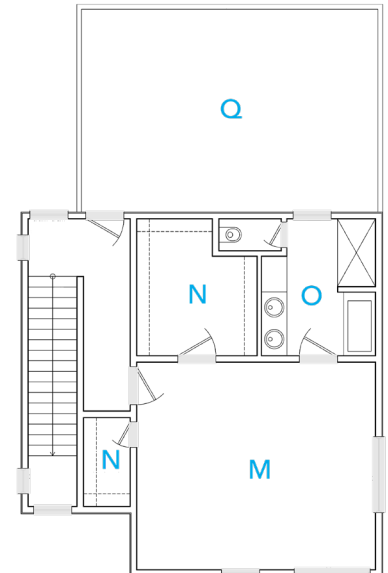

KRAMER HEIGHTS
 1417 Kramer Lane
 Austin Texas 78758

CHRISTINA

7 UNITS | 2,600 SF | 3 STORIES | 3 BEDROOM | 3 BATHS

- | | | | | |
|------------|-----------------|-----------------|-----------------|-------------------|
| A Bedroom | E Garage | I Pantry | L A/C Closet | O Master Bathroom |
| B Bathroom | F Covered Porch | J Living/Dining | M Master Suite | P Balcony |
| C Closet | G Laundry Room | K Den/Office | N Master Closet | Q Rooftop Deck |
| D Storage | H Kitchen | | | |

First Floor

Second Floor

Third Floor

*architectural renderings depicted are subject to revisions

KRAMER HEIGHTS
1417 Kramer Lane
Austin Texas 78758

KRAMER LANE