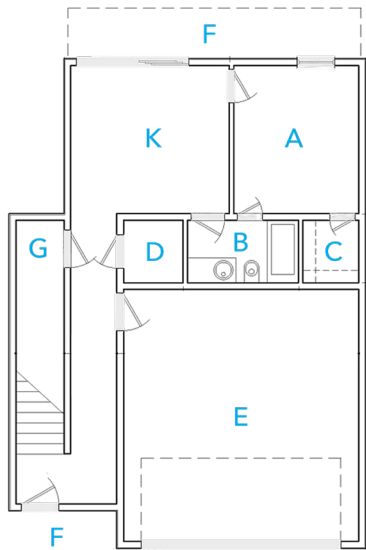

KRAMER HEIGHTS
 1417 Kramer Lane
 Austin Texas 78758

CHRISTINA

7 UNITS | 2,600 SF | 3 STORIES | 3 BEDROOM | 3 BATHS

- | | | | | |
|------------|-----------------|-----------------|-----------------|-------------------|
| A Bedroom | E Garage | I Pantry | L A/C Closet | O Master Bathroom |
| B Bathroom | F Covered Porch | J Living/Dining | M Master Suite | P Balcony |
| C Closet | G Laundry Room | K Den/Office | N Master Closet | Q Rooftop Deck |
| D Storage | H Kitchen | | | |

First Floor

Second Floor

Third Floor

*architectural renderings depicted are subject to revisions

KRAMER HEIGHTS
1417 Kramer Lane
Austin Texas 78758

KRAMER LANE